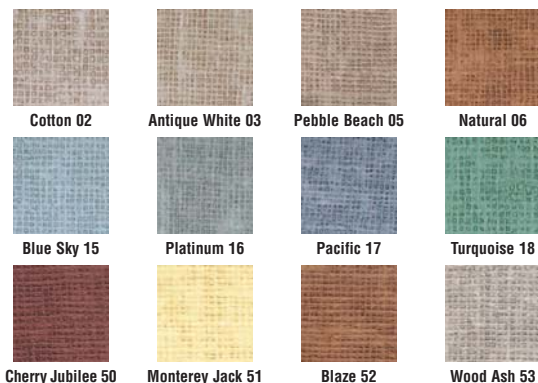

VINYL COLOR CHART

BURLAP COVERED BOARDS

1-12	13 +	Part No.	Description
$109.00 ea	$107.00 ea	AB-404	4 x 4 Burlap Covered Board - Alum Frame
$161.00 ea	$157.00 ea	AB-406	4 x 6 Burlap Covered Board - Alum Frame
$199.00 ea	$195.00 ea	AB-408	4 x 8 Burlap Covered Board - Alum Frame
$262.00 ea	$256.00 ea	AB-410	4 x 10 Burlap Covered Board - Alum Frame
$278.00 ea	$272.00 ea	AB-412	4 x 12 Burlap Covered Board - Alum Frame
$138.00 ea	$135.00 ea	WB-404	4 x 4 Burlap Covered Board - Oak Frame
$177.00 ea	$173.00 ea	WB-406	4 x 6 Burlap Covered Board - Oak Frame
$237.00 ea	$232.00 ea	WB-408	4 x 8 Burlap Covered Board - Oak Frame
$277.00 ea	$271.00 ea	WB-410	4 x 10 Burlap Covered Board - Oak Frame
$324.00 ea	$317.00 ea	WB-412	4 x 12 Burlap Covered Board - Oak Frame