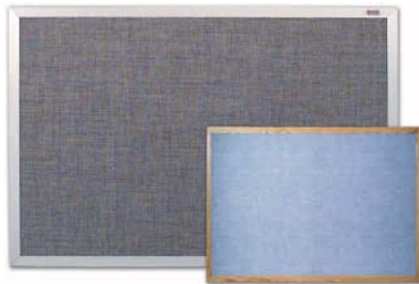

VINYL/BURLAP COVERED BULLETIN BOARDS

VINYL COVERED BOARDS

1-12	13 +	Part No.	Description
$ 94.00 ea	$ 92.00 ea	AF-404	4 x 4 Vinyl Covered Board - Alum Frame
$124.00 ea	$122.00 ea	AF-406	4 x 6 Vinyl Covered Board - Alum Frame
$156.00 ea	$153.00 ea	AF-408	4 x 8 Vinyl Covered Board - Alum Frame
$200.00 ea	$195.00 ea	AF-410	4 x 10 Vinyl Covered Board - Alum Frame
$231.00 ea	$226.00 ea	AF-412	4 x 12 Vinyl Covered Board - Alum Frame
$121.00 ea	$119.00 ea	WF-404	4 x 4 Vinyl Covered Board - Oak Frame
$153.00 ea	$150.00 ea	WF-406	4 x 6 Vinyl Covered Board - Oak Frame
$192.00 ea	$188.00 ea	WF-408	4 x 8 Vinyl Covered Board - Oak Frame
$243.00 ea	$238.00 ea	WF-410	4 x 10 Vinyl Covered Board - Oak Frame
$262.00 ea	$256.00 ea	WF-412	4 x 12 Vinyl Covered Board - Oak Frame