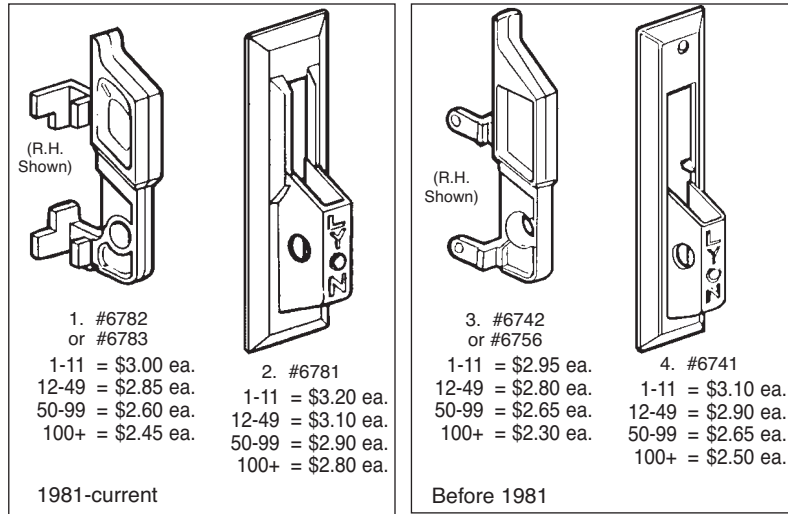

LYON

All locker handles come with screws.

1. HANDLE LIFT
Right Hand—Cat. No. 6782 (shown)
Left Hand—Cat. No. 6783
2. STATIONARY HANDLE HOUSING—Cat. No. 6781
3. HANDLE LIFT
Right Hand—Cat. No. 6742 (shown)
Left Hand—Cat. No. 6756
4. STATIONARY HANDLE HOUSING—Cat. No. 6741
5. LOCKER HANDLE
Cat. No. 6738
6. HANDLE LIFT
A. Right Hand—Cat. No. 6739 (shown)
B. Left Hand—Cat. No. 6769
7. FINGER LIFT—Cat. No. 6651
8. HANDLE LIFT
A. Right Hand—Cat. No. 6649 (shown)
B. Left Hand—Cat. No. 6650
9. HANDLE HOUSING
Cat. No. 6748
10. HARDWARE
A. Screw—Cat. No. 6205
B. Washer—Cat. No. 6210
C. 8-32 x 5/16" Long—Cat. No. 2085
11. HANDLE RUBBER BUMPERS
A. #6220 For #6738 Handle
B. #6225 For #6741 Handle
C. #6230 For #6741 Handle
12. HANDLE LIFT
A. Right Hand—Cat. No. 6135 (shown)
B. Left Hand—Cat. No. 6136
13. RECESSED HOUSING
Cat. No. 6140
14. SINGLE POINT PADLOCK HASP
Cat. No. 6825
15. SINGLE POINT RECESSED CUP
Cat. No. 6826
16. HANDLE BOLTS
A. 8-32 x 1/2—Cat. No. 6550
B. 8-32 x 1/4—Cat. No. 6555
C. 10 x 1/2—Cat. No. 6560
D. 6-32 x 1/4—Cat. No. 6565
17. LOCKER HANDLE
Cat. No. 6459
18. LOCKER HANDLE
Cat. No. 6472
19. HANDLE GUIDE & LIFT
Cat. No. 6745
20. LOCKER HANDLE
Cat. No. 6425