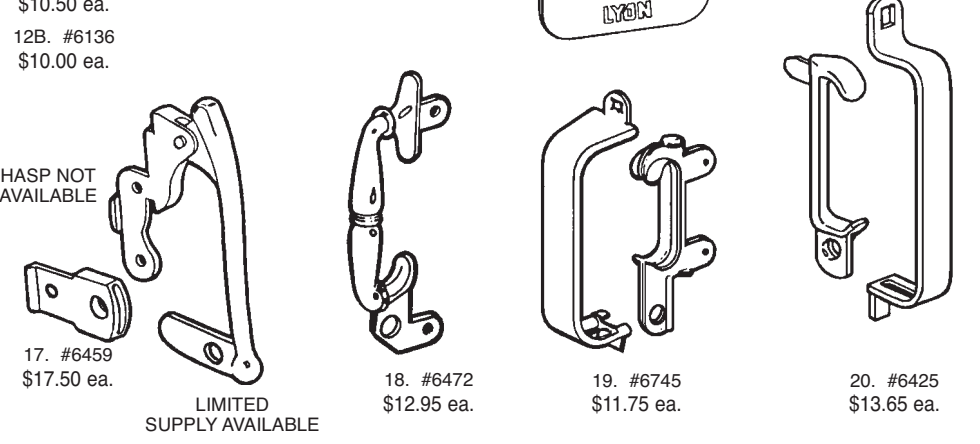

Centar Industries INCORPORATED
16313 WESTWOODS BUSINESS PARK, ELLISVILLE, MO 63021
CALL TOLL FREE: 1-800-843-7878 • FAX 1-636-391-2336