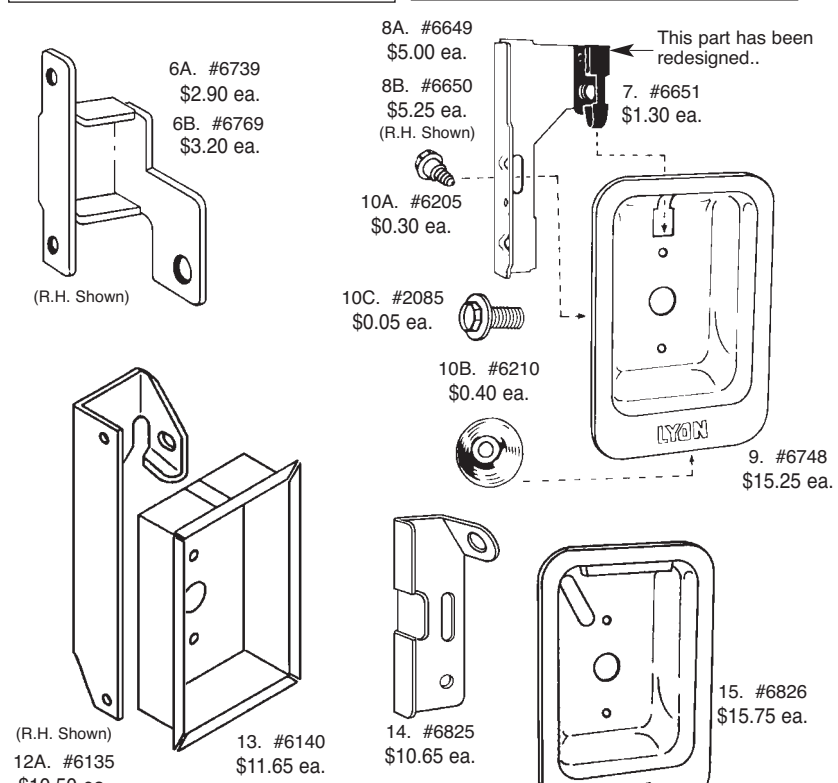

Centar Industries INCORPORATED
16313 WESTWOODS BUSINESS PARK, ELLISVILLE, MO 63021
CALL TOLL FREE: 1-800-843-7878 • FAX 1-636-391-2336