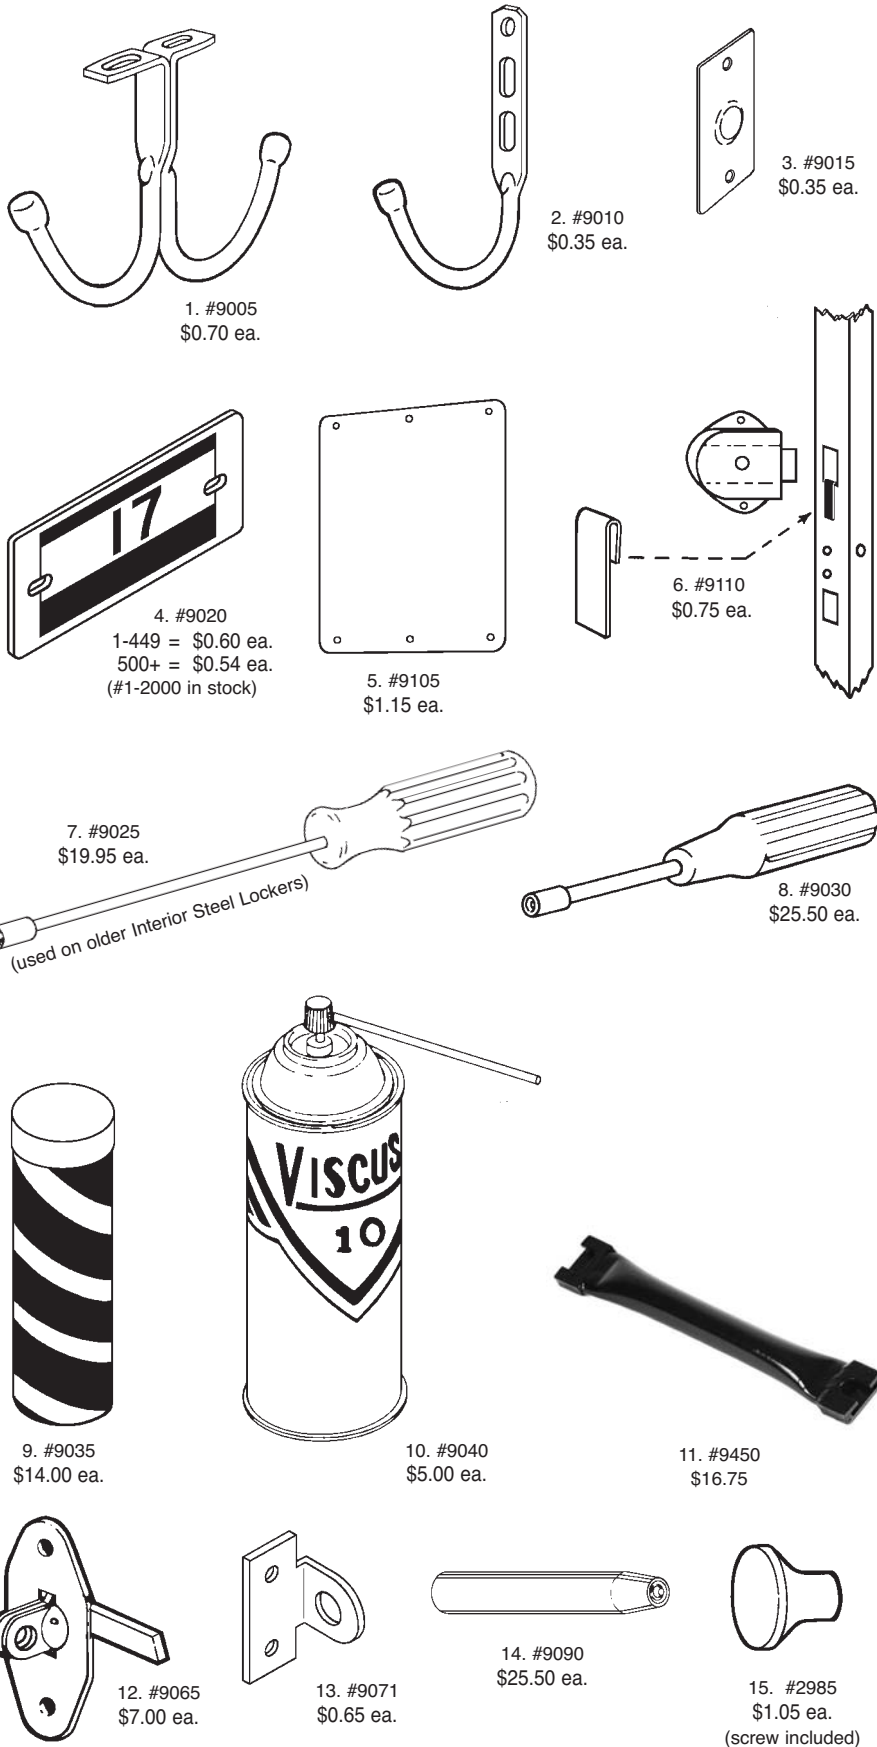

# MISCELLANEOUS

1. DOUBLE PRONG HOOK  
Cat. No. 9005
2. SINGLE PRONG WALL HOOK  
Cat. No. 9010
3. LOCK HOLE COVER PLATE  
Cat. No. 9015
4. ALUMINUM NUMBER  
PLATE (Specify Number)  
Fits All Manufacturers  
Except LYON  
Cat. No. 9020
5. LEXAN PAINT PROTECTOR  
Cat. No. 9105
6. LOCK BAR SHIM CLIP  
Cat. No. 9110
7. TORQ-TITE WRENCH  
Cat. No. 9025
8. GULMITE HEAD WRENCH  
Cat. No. 9030
9. WAX STICK—Cat. No. 9035
10. AEROSOL SPRAY LUBE  
Cat. No. 9040
11. LOCKER DOOR JAMB TOOL  
Cat. No. 9450
12. PADLOCK ATTACHMENT  
Cat. No. 9065
13. PADLOCK STAPLE—Cat. No. 9071
14. TUBULAR RIVET HAND TOOL  
Cat. No. 9090
15. DOOR KNOB—Cat. No. 2985  
(screw included)