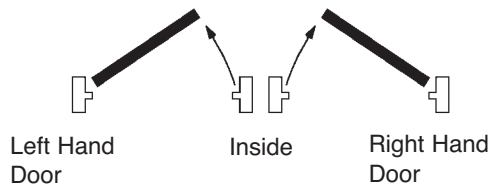

VON DUPRIN EXIT DEVICES

Ordering Information

When ordering, please specify:

1. Series
2. Trim Number
3. Width of Door
4. Finish
5. Hand of Door

Von Duprin "88" Series

Cat. No. 88 Series Rim Device

Cat. No. 8875 Series Mortise Lock

Cat. No. 8827 Series Surface Vertical Rod*

*Also available:
Concealed Vertical Rod

Exit Only
Cat. No. 88EO

Pull Only
Cat. No. 88DT

Pull with Lock
Cat. No. 88NL

Thumb Piece
Pull with Lock
Cat. No. 88TP

Knob with
Lock
Cat. No. 88K