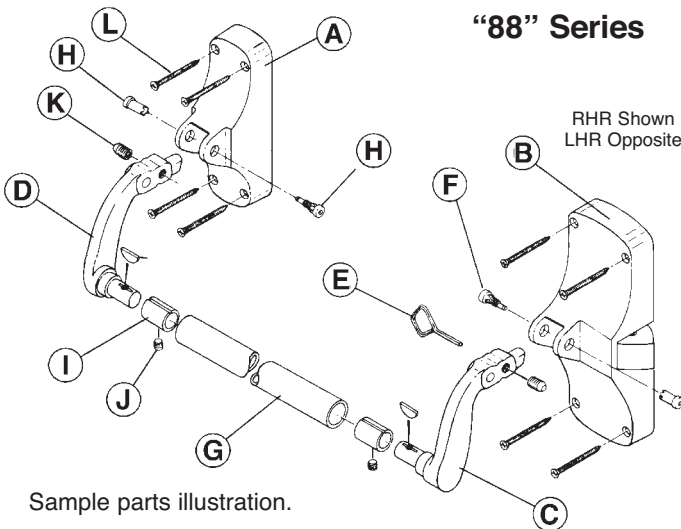

VON DUPRIN EXIT DEVICES

Ordering Information

When ordering, please specify:

1. Series
2. Trim Number
3. Width of Door
4. Finish
5. Hand of Door

Von Duprin "88" Series

Cat. No. 88 Series Rim Device

Cat. No. 8875 Series Mortise Lock

Cat. No. 8827 Series Surface Vertical Rod*

*Also available:
Concealed Vertical Rod

Exit Only
Cat. No. 88EO

Pull Only
Cat. No. 88DT

Pull with Lock
Cat. No. 88NL

Thumb Piece
Pull with Lock
Cat. No. 88TP

Knob with
Lock
Cat. No. 88K

Cylinders not included. Outside Trim Numbers Available

Reduce Panic Bar repair and replacement costs with the...

Panic Bar Retainer

- DR400-A For Von Dupin
- DR405-A For Dor-O-Matic
- DR410-A For Corbin & Russwin
- DR415-A Strap Type To Fit All Styles

"88" Series

Sample parts illustration.

E. Dogging Key

K. Dogging Screw

F. Lever Arm Axle Set

Item#	Cat. No.	Cost	Description
E	VD-090085	\$ 4.05	5/32" Dogging Key - new style
E*	VD-091080	\$ 4.05	7/32" Dogging Key - old style
K	VD-090083	\$ 3.25	5/32" Dogging Screw - new style
K*	VD-091081	\$ 3.25	7/32" Dogging Screw - old style
F	VD-090082	\$ 6.50	Lever Arm Axle Set