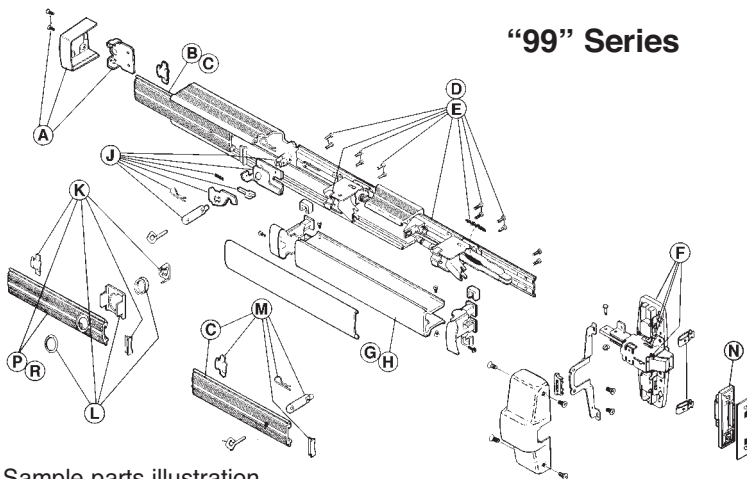

Cat. No. LGO-4 — 4' (1219mm) Extended latch guard only.

MODELS

Cat. No. RG-27 — Rod and Latch guard.

Cat. No. RG-27-3 — 3' (914mm)

Extended rod and latch guard.

Cat. No. RG-27-4 — 4' (1219mm)

Extended rod and latch guard.

Cat. No. RG0 — Rod guard only.

**"99" Series
Repair Kits Available
Call for Details**

When ordering,
please specify:

1. Series
2. Trim Number
3. Width of Door
4. Finish
5. Hand of Door

"99" Series

Dogging Key