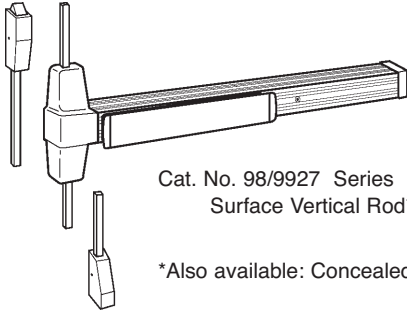

VON DUPRIN EXIT DEVICES

Von Duprin "99" Series

Cat. No. 98/99 Series Rim Device

Cat. No. 98/9975 Series Mortise Lock

Cat. No. 98/9927 Series Surface Vertical Rod*

*Also available: Concealed Vertical Rod.

"98" — Smooth Case
"99" — Grooved Case

Available in 3' and 4' wide.

Exit Only
Cat. No. 98/99EO

Pull Only
Cat. No. 98/99DT

Pull with Lock
Cat. No. 98/99NL

Thumb Piece Pull with Lock
Cat. No. 98/99TP

Lever with Lock
Cat. No. 98/99L

Knob with Lock
Cat. No. 98/99K

Cylinders not included. Outside Trim Numbers Available

VERTICAL ROD and LATCH GUARD
Cat. No. RG-27

EXTENDED LATCH GUARD

Cat. No. LGO — Latch guard only.

Cat. No. LGO-3 — 3' (914mm)

Extended latch guard only.

Cat. No. LGO-4 — 4' (1219mm) Extended latch guard only.

MODELS

Cat. No. RG-27 — Rod and Latch guard.

Cat. No. RG-27-3 — 3' (914mm)

Extended rod and latch guard.

Cat. No. RG-27-4 — 4' (1219mm)

Extended rod and latch guard.