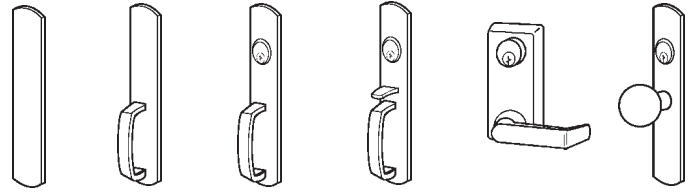

VON DUPRIN EXIT DEVICES

Von Duprin "99" Series

Cat. No. 98/99 Series Rim Device

Cat. No. 98/9975 Series Mortise Lock

Cat. No. 98/9927 Series Surface Vertical Rod*

*Also available: Concealed Vertical Rod.

"98" — Smooth Case
"99" — Grooved Case

Available in 3' and 4' wide.

Exit Only
Cat. No. 98/99EO

Pull Only
Cat. No. 98/99DT

Pull with Lock
Cat. No. 98/99NL

Thumb Piece Pull with Lock
Cat. No. 98/99TP

Lever with Lock
Cat. No. 98/99L

Knob with Lock
Cat. No. 98/99K

Cylinders not included. Outside Trim Numbers Available

VERTICAL ROD and LATCH GUARD
Cat. No. RG-27

EXTENDED LATCH GUARD

Cat. No. LGO — Latch guard only.

Cat. No. LGO-3 — 3' (914mm)

Extended latch guard only.

Cat. No. LGO-4 — 4' (1219mm) Extended latch guard only.

MODELS

Cat. No. RG-27 — Rod and Latch guard.

Cat. No. RG-27-3 — 3' (914mm)

Extended rod and latch guard.

Cat. No. RG-27-4 — 4' (1219mm)

Extended rod and latch guard.