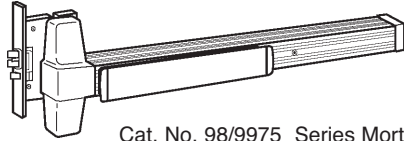

VON DUPRIN EXIT DEVICES

Von Duprin "99" Series

Cat. No. 98/99 Series Rim Device

Cat. No. 98/9975 Series Mortise Lock

Cat. No. 98/9927 Series Surface Vertical Rod*

*Also available: Concealed Vertical Rod.

"98" — Smooth Case
"99" — Grooved Case

Available in 3' and 4' wide.

Exit Only
Cat. No. 98/99EO

Pull Only
Cat. No. 98/99DT

Pull with Lock
Cat. No. 98/99NL

Thumb Piece Pull with Lock
Cat. No. 98/99TP

Lever with Lock
Cat. No. 98/99L

Knob with Lock
Cat. No. 98/99K

Cylinders not included. Outside Trim Numbers Available

VERTICAL ROD and LATCH GUARD
Cat. No. RG-27

EXTENDED LATCH GUARD

Cat. No. LGO — Latch guard only.

Cat. No. LGO-3 — 3' (914mm)

Extended latch guard only.

Cat. No. LGO-4 — 4' (1219mm) Extended latch guard only.

MODELS

Cat. No. RG-27 — Rod and Latch guard.

Cat. No. RG-27-3 — 3' (914mm)

Extended rod and latch guard.

Cat. No. RG-27-4 — 4' (1219mm)

Extended rod and latch guard.