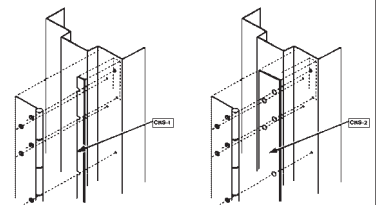

REINFORCING PIVOTS

B1923 LH \$44.25 ea.
B1923 RH \$44.25 ea.

4-1/2" full surface pivot hinge for doors. LH shown.

Stops doors from sagging.

FILLER PLATES

Butt hinge filler plates are available in a variety of sizes.

Please call for details.

CONTINUOUS HINGE SHIMS

Cat. No.MCHS-1

Cat. No.MCHS-2

- 16 ga. Galvaneel Steel.
- Holes & Slots are punched to match hinge pattern.
- Available in 6'8", 7'0' and 8'0".

WWW.CENTARIND.COM
e-mail:
CUSTSERVICE@CENTARIND.COM