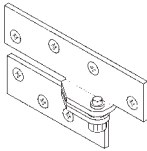

Available hinge heights: 6'8", 7'0", 7'2", 8'0", 10'0" (4'0" maximum width)

To order, specify: Series number, hinge type and finish.(if more than one available)—Hinge Height.

Example: FM-104—US28—7' or FS-301—6'8"

MORTISE HINGES

3-1/2" x 3-1/2"—Cat. No. DR300
4" x 4"—Cat. No. DR310
4-1/2" x 4-1/2"—Cat. No. DR320
5" x 5"—Cat. No. DR330

SPECIFY: Regular Weight, 2 Ball Bearing or 4 Ball Bearing.

Specify finish: US26D Dull Chrome Finish or USP Primed.

REINFORCING PIVOTS

B1923 LH \$44.25 ea.
B1923 RH \$44.25 ea.

4-1/2" full surface pivot hinge for doors. LH shown.

Stops doors from sagging.

FILLER PLATES

Butt hinge filler plates are available in a variety of sizes.