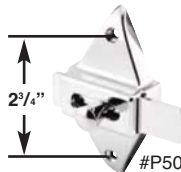

TOILET PARTITION PARTS

SURFACE SLIDE LATCHES

#P505*
1-11 = \$6.25 ea.
12+ = \$5.95 ea.

#P506*
\$7.70 ea.

#P502**
1-11 = \$6.25 ea.
12+ = \$5.95 ea.

#P503**
\$7.15 ea.

21. #PS90
\$9.00 ea.

5/8" Bar to door

3/8" Bar to door

9/16" Bar to door

3/8" Bar to door

* To mount the P505 and P506 on 1" doors, use the P9823 screw and P9713 barrel nut.

** To mount the P502 and P503 on 1" doors, use the P9463 screw and P9763 unslotted barrel nut.