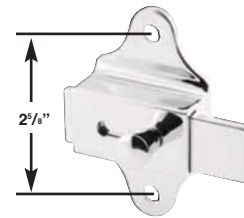

TOILET PARTITION PARTS

SURFACE SLIDE LATCHES

#P505*
1-11 = \$6.25 ea.
12+ = \$5.95 ea.

#P506*
\$7.70 ea.

#P502**
1-11 = \$6.25 ea.
12+ = \$5.95 ea.

#P503**
\$7.15 ea.

21. #PS90
\$9.00 ea.

5/8" Bar to door

3/8" Bar to door

9/16" Bar to door

3/8" Bar to door

* To mount the P505 and P506 on 1" doors, use the P9823 screw and P9713 barrel nut.

** To mount the P502 and P503 on 1" doors, use the P9463 screw and P9763 unslotted barrel nut.