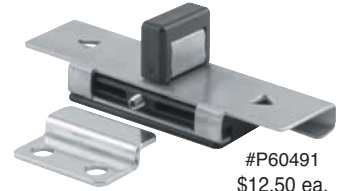

3/8" Bar to door

9/16" Bar to door

3/8" Bar to door

* To mount the P505 and P506 on 1" doors, use the P9823 screw and P9713 barrel nut.

** To mount the P502 and P503 on 1" doors, use the P9463 screw and P9763 unslotted barrel nut.

#P515
1-6 = \$10.00 ea.
7+ = \$9.10 ea.

#PC05
\$10.00 ea.

#P6309
\$9.50 ea.

#P6409
\$14.25 ea.

#P6539
\$2.00 ea.

#P60491
\$12.50 ea.

CONCEALED LATCHES

#P520
\$8.00 ea.
(Specify straight or offset bar)

#P138
1-11 = \$5.95 ea.
12+ = \$5.75 ea.
(set)

#P137HC
\$6.00 ea.
(set)

DOOR PULLS

#P540
1-11 = \$3.00 ea.
12+ = \$2.75 ea.

#P620
\$2.15 ea.

STRIKE AND KEEPER FOR ROUND EDGE PILASTER 1-1/4" THICK

#P551
1-11 = \$4.00 ea.
12+ = \$3.75 ea.

#P552
1-11 = \$5.00 ea.
12+ = \$4.50 ea.

#P533
1-11 = \$6.00
12+ = \$5.40
Inswing

#P531
1-11 = \$6.00
12+ = \$5.40
Inswing

#P541
1-11 = \$6.00
12+ = \$5.40
Outswing

STRIKE AND KEEPER FOR SQUARE EDGE PILASTER 1-1/4" THICK