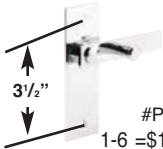

TOILET PARTITION PARTS

SURFACE SLIDE LATCHES

#P505*
1-11 = \$6.25 ea.
12+ = \$5.95 ea.

#P506*
\$7.70 ea.

#P502**
1-11 = \$6.25 ea.
12+ = \$5.95 ea.

#P503**
\$7.15 ea.

21. #PS90
\$9.00 ea.

5/8" Bar to door

3/8" Bar to door

9/16" Bar to door

3/8" Bar to door

* To mount the P505 and P506 on 1" doors, use the P9823 screw and P9713 barrel nut.

** To mount the P502 and P503 on 1" doors, use the P9463 screw and P9763 unslotted barrel nut.