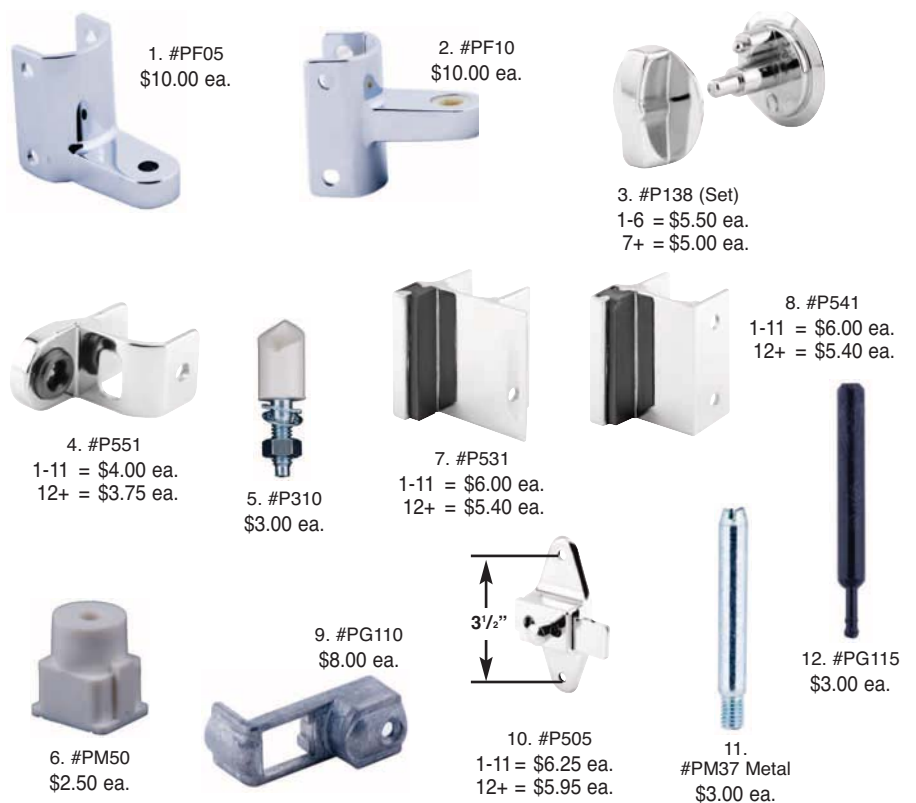

FLUSH METAL

1. BOTTOM HINGE—Cat. No. PF05
2. TOP HINGE—Cat. No. PF10
3. NYLON CAM—Cat. No. PM50
4. PINTLE—Cat. No. P310
5. TOP PIN
Cat. No. PM37—Metal
6. MALE & FEMALE KNOB (Set)
Cat. No. P138
7. TOP DOOR INSERT
Cat. No. PF50
8. BOTTOM CAM HOUSING
Cat. No. PG110
9. STRIKE & KEEPER—Cat. No. P551
10. SLIDE LATCH—Cat. No. P505
11. BOTTOM HINGE—Cat. No. PF35
12. TOP HINGE—Cat. No. PA80
13. NYLON CAM—Cat. No. PF30
14. PINTLE—Cat. No. P310
15. TOP PIN—Cat. No. PA105

METAL PARTITIONS

LAMINATE PARTITIONS

GLOBAL

1. BOTTOM HINGE
Cat. No. PF05
2. TOP HINGE—Cat. No. PF10
3. MALE & FEMALE KNOB (Set)
Cat. No. P138
4. STRIKE & KEEPER
Cat. No. P551
5. PINTLE—Cat. No. P310
6. NYLON CAM—Cat. No. PM50
7. STRIKE & KEEPER
Cat. No. P531
8. STRIKE & KEEPER
Cat. No. P541
9. CAM HOUSING—Cat. No. PG110
10. SLIDE LATCH—Cat. No. P505
11. PIN—Cat. No. PM37-Metal
12. PIN—Cat. No. PG115