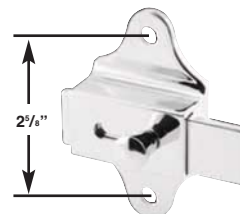

SANYMETAL

1. TOP HINGE
  Cat. No. PS05
2. BOTTOM HINGE
  Cat. No. PS10
3. TOGGLE & SCREW
  Cat. No. PS15
4. TOGGLE & SCREW
  Cat. No. PS20
5. TOP HINGE—Cat. No. PS25
6. BOTTOM HINGE
  Cat. No. PS30
7. TOP HINGE
  Cat. No. PS35
8. BOTTOM HINGE
  Cat. No. PS40
9. LATCH COVER
  Cat. No. PS45
10. LATCH KNOB
  Cat. No. PS50
11. LATCH KNOB & COVER (set)
  (pin included)
  Cat. No. PS47
12. STRIKE & KEEPER
  Cat. No. P551
13. TOP HINGE-LAMINATE
  Cat. No. PS100
14. BOTTOM HINGE-LAMINATE
  Cat. No. PS105
15. HINGE SPRING ASSEMBLY
  Cat. No. PS60
16. TOP HINGE PIN
  Cat. No. PS65
17. STRIKE—Cat. No. PS70
18. KEEPER—Cat. No. PS75
19. STRIKE & KEEPER—
  LAMINATE—Cat. No. P592
20. HINGE SPRING ASSEMBLY—
  LAMINATE—Cat. No. PS85
21. SLIDE LATCH—Cat. No. PS90
22. LATCH ASSEMBLY—
  LAMINATE—Cat. No. PS95

DISCONTINUED

DISCONTINUED

DISCONTINUED

18. #PS75
$9.00 ea.

DISCONTINUED