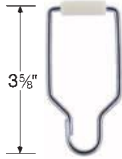

SHOWER CURTAINS

P101 \$1.20 ea.
Roller Hook—1-1/4" opening
For 1" O.D. round rod.

P102 \$1.20 ea.
Roller Hook—1-3/8" opening
For square rod.

P103 \$0.15 ea. (Steel)
Shower Curtain Hook—1-5/16" opening
For round rod.

P106 Large size 1-11/16" available in
Brass Chromate. \$0.72 ea.

P104 \$1.20 ea.
Roller Hook—1-5/16" opening
For round rod.

P105 \$0.85 ea.
Shown is an optional shower curtain hook
supplied by Comtec Ind. This curtain hook
has a nylon slider to fit Comtec's integrated
headrail with a heavy duty aluminum hook.

P6281 \$1.80 ea.
Roller hook—1-1/8" between
rollers for Square rod.

- D-800
8oz. Bleached and Sanforized
D.F. Enameling Duck.
- TP-118
80% Polyester/20% Cotton,
water repellent Duck.
- VF-800
Vinyl Film in Natural
Translucent and White.
Both meet Fed. Spec.
L-C780A Style I and
L-P375C Type II Class I.
Both are Fungicide Treated.
Also in 5 Colors: Blue, Jade
Green, Bone, Raspberry and
Peach.
- NS-76
Nylon Taffeta Shell Cloth. 150
Denier Water Resistant Finish -
Shrinkage less than 2%. White,
Maize, Gold, Orange, Red,
Hunter Green, Black, Royal
Blue and Champaign.
- Available in the following width:
36", 48", 54", 72", 90" and 108".
- All curtains are 72" tall.
- Special sizes also available.
Call with specifications.

MIRRORS

CHANNEL FRAME MIRRORS Available in the following sizes:

| Width x Height | Cat. No. | Price |
|----------------|----------|----------|
| 16" x 20" | MC1620 | \$ 41.50 |
| 16" x 24" | MC1624 | \$ 44.50 |
| 18" x 24" | MC1824 | \$ 47.00 |
| 18" x 30" | MC1830 | \$ 51.00 |
| 18" x 36" | MC1836 | \$ 65.00 |
| 20" x 60" | MC2060 | \$112.00 |
| 24" x 30" | MC2430 | \$ 71.00 |
| 24" x 36" | MC2436 | \$ 82.00 |
| 24" x 48" | MC2448 | \$ 95.00 |
| 24" x 60" | MC2460 | \$118.00 |
| 36" x 36" | MC3636 | \$122.00 |
| 48" x 36" | MC4836 | \$152.00 |
| 60" x 36" | MC6036 | \$200.00 |
| 72" x 36" | MC7236 | \$268.00 |