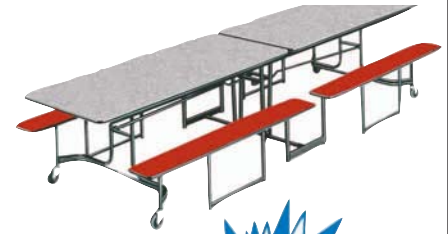

CAFETERIA TABLES

Mitchell Folding Cafeteria Tables w/stools

- Automatic locking w/manual release for the folded & unfolded position.
- Plastic laminate table and bench top with optional plastic tops available. (Call for prices)
- Metal parts are baked enamel in midnight brown with optional chrome. (Call for prices)
- Seats available in standard blue/green and red/yellow combinations or in each individual color.
- Walnut top is standard but also available in a wide range of solid and wood grain patterns.

Mitchell Folding Cafeteria Tables w/benches

Cat. No.	Description	Table Height x W x L	Seats	1-5	6+
M-NPS-8	Folding Table w/stools	29" x 30" x 8'1"	8	\$1,106.00	\$ 974.00
M-NPS-10	Folding Table w/stools	29" x 30" x 10'1"	12	\$1,124.00	\$1,104.00
M-NPS-12	Folding Table w/stools	29" x 30" x 12'1"	12	\$1,164.00	\$1,144.00
M-NPS-12-16	Folding Table w/stools	29" x 30" x 12'1"	16	\$1,194.00	\$1,174.00
M-NPB-8	Folding Table w/bench	29" x 30" x 8'1"	8	\$ 964.00	\$ 944.00
M-NPB-10	Folding Table w/bench	29" x 30" x 10'1"	12	\$1,024.00	\$1,004.00
M-NPB-12	Folding Table w/bench	29" x 30" x 12'1"	16	\$1,044.00	\$1024.00

Mitchell Round Mobile Cafeteria Tables

- Mobile tables are remarkably versatile and easy to use.
- Tables feature a safety device that helps avoid pinched fingers during set-up.
- Locking mechanism to secure tops when in use.
- Available in several laminate color tops with a chrome frame.
- Protected with black T-mold banding.

Mitchell Folding Shaped Tables

- Automatic locking w/manual release for the folded & unfolded position.
- High pressure laminate table and seat tops w/vinyl T-molded edges.
- Metal parts are baked enamel in midnight brown with the end legs & center support in nickel-chrome.