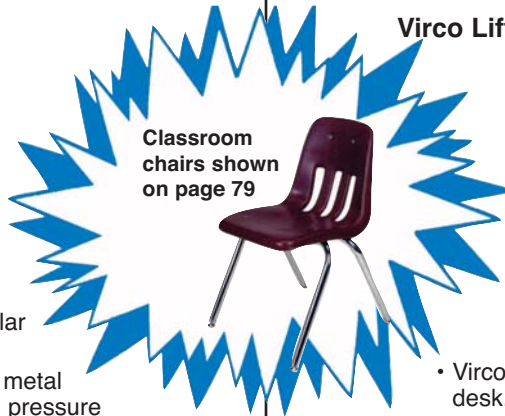

CLASSROOM FURNITURE

Virco Open-Front Student Desk

(Laminate top shown)
Sold in cartons of 2

- Virco's 785 series is the most popular open front desk.
- Includes your choice of a plastic or metal book box and your choice of a high pressure laminate or hard plastic 18" x 24" top.
- Desk height is adjustable from 22"- 30".

Part#	Book Box	Top	2+
D785	Plastic	Laminate	\$ 51.00 ea
D785M	Plastic	Hard Plastic	\$ 68.00 ea
D785MBB	Metal	Laminate	\$ 52.50 ea
D785MBBM	Metal	Hard Plastic	\$ 85.75 ea

Virco Lift Lid Desk

(Laminate top shown)
Sold in cartons of 2

- Virco's 751 series is the most popular lift lid desk.
- Includes metal book box and your choice of high pressure laminate or hard plastic 18" x 24" top.
- Desk height is adjustable from 22"- 30".

Part#	Book Box	Top	2+
D751	Metal	Laminate	\$ 99.50 ea
D751M	Metal	Hard Plastic	\$118.75 ea

Classroom chairs shown on page 79

Virco Combination Chair Desk

(Tablet arm shown)

- Virco's 9000 series chair desks include a durable high pressure laminate top.
- 18" x 24" Top, 18" Seat.
- Replacement glides (G55N) or (G32N) are shown on page 5.
- Must order in multiples of two.