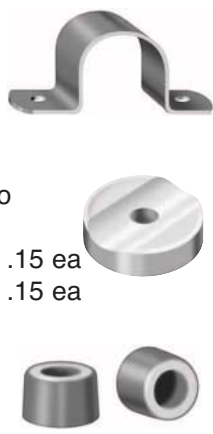

DESKTOPS

	Order Quantities	6-60	61-176	180 +
MD-850, Desktop (shown) 18-1/2" x 24-1/2" x 5/8" with pencil groove		10.50	10.00	9.50
Available in Sand, Light Gray and Charcoal. 6 Per Carton				
MD-940, Tablet Arm (shown)** 14" x 19" x 26" x 5/8" with pencil groove		11.25	10.00	9.00
Available in Light Gray. 6 Per Carton				
MD-960, Tablet Arm, Ex. Lg.** 18" x 24" x 31" x 5/8".		11.25	10.00	9.00
Available in Sand and Light Gray. 6 Per Carton				

**Left handed tablet arms available

SOLD IN CARTON QUANTITIES ONLY!

INSTALLATION INSTRUCTIONS

- 1) Position on frame desired location.
- 2) Mark plastic through holes on frames. (use drill bit, pencil, scratch-all)
- 3) Drill marks on plastic - 5/32" diameter x 1/2" deep.
- 4) Screw onto frame. (use screw that penetrates plastics - 7/16" or slightly less)

DRILL ADAPTER assists with accurate drilling.

Part No. H65 \$5.00 ea

INSTALLATION HARDWARE-THREAD CUTTING SCREWS

Oval Head	Part#	Price
10 x 1"	H05	\$.09 ea
10 x 1-5/8"	H07	\$.09 ea
10 x 1-3/16"	H10	\$.09 ea
10 x 1-3/8"	H15	\$.09 ea
10 x 1-1/2"	H20	\$.09 ea
10 x 1-5/8"	H25	\$.09 ea
10 x 1-9/16"	H30	\$.09 ea
Round Head		
10 x 1/2"	H35	\$.09 ea
10 x 5/8"	H36	\$.09 ea
10 x 3/4"	H37	\$.09 ea
10 x 1"	H40	\$.09 ea
10 x 1-1/4"	H45	\$.09 ea

BRACKET	
H60 = 3/4"	\$.75 ea
H61 = 7/8"	\$.75 ea
H62 = 1"	\$1.15 ea
H64 = 1-1/4"	\$.75 ea

Plastic spacers molded to accept tubing.
H50=1/4" x 1-1/4" dia. \$.15 ea
H52=1/8" x 1-1/4" dia. \$.15 ea

Desk Top Bumper
Part No. H55 \$.25 ea