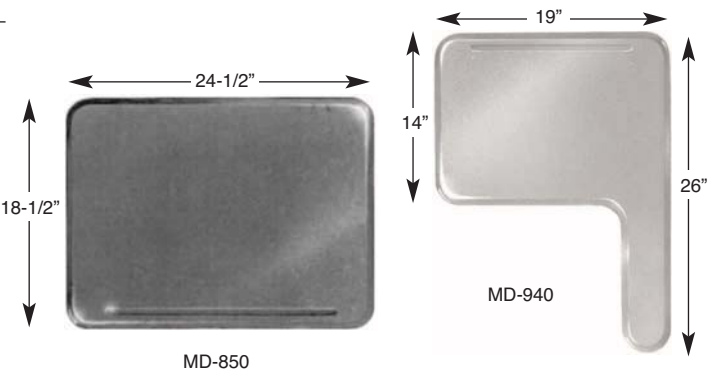

UNIVERSAL HARD PLASTIC DESK TOPS

- Replaces particleboard & plywood • Easily installs in minutes •
- Rock hard melamine plastic which is recognized throughout the industry as premier choice for classroom furniture • Easy to maintain; Reduces cleaning •
- Impervious to: Crayon, Ball point pen, and Fingernail polish •
- Extremely resistant to: Scratching, Gouging, and Intentional Abuse •

DESKTOPS

	Order Quantities	6-60	61-176	180 +
MD-850, Desktop (shown) 18-1/2" x 24-1/2" x 5/8" with pencil groove		10.50	10.00	9.50
Available in Sand, Light Gray and Charcoal. 6 Per Carton				
MD-940, Tablet Arm (shown)** 14" x 19" x 26" x 5/8" with pencil groove		11.25	10.00	9.00
Available in Light Gray. 6 Per Carton				
MD-960, Tablet Arm, Ex. Lg.** 18" x 24" x 31" x 5/8".		11.25	10.00	9.00
Available in Sand and Light Gray. 6 Per Carton				

**Left handed tablet arms available

SOLD IN CARTON QUANTITIES ONLY!

INSTALLATION INSTRUCTIONS

- 1) Position on frame desired location.
- 2) Mark plastic through holes on frames. (use drill bit, pencil, scratch-all)
- 3) Drill marks on plastic - 5/32" diameter x 1/2" deep.
- 4) Screw onto frame. (use screw that penetrates plastics - 7/16" or slightly less)