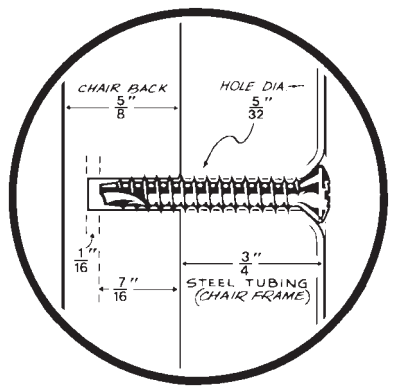

**Left handed tablet arms available

SOLD IN CARTON QUANTITIES ONLY!

INSTALLATION INSTRUCTIONS

- 1) Position on frame desired location.
- 2) Mark plastic through holes on frames. (use drill bit, pencil, scratch-all)
- 3) Drill marks on plastic - 5/32" diameter x 1/2" deep.
- 4) Screw onto frame. (use screw that penetrates plastics - 7/16" or slightly less)

DRILL ADAPTER assists with accurate drilling.

Part No. H65 \$5.00 ea

INSTALLATION HARDWARE-THREAD CUTTING SCREWS

Oval Head	Part#	Price
10 x 1"	H05	\$.09 ea
10 x 1-5/8"	H07	\$.09 ea
10 x 1-3/16"	H10	\$.09 ea
10 x 1-3/8"	H15	\$.09 ea
10 x 1-1/2"	H20	\$.09 ea
10 x 1-5/8"	H25	\$.09 ea
10 x 1-9/16"	H30	\$.09 ea
Round Head		
10 x 1/2"	H35	\$.09 ea
10 x 5/8"	H36	\$.09 ea
10 x 3/4"	H37	\$.09 ea
10 x 1"	H40	\$.09 ea
10 x 1-1/4"	H45	\$.09 ea

BRACKET	
H60 = 3/4"	\$.75 ea
H61 = 7/8"	\$.75 ea
H62 = 1"	\$1.15 ea
H64 = 1-1/4"	\$.75 ea

Plastic spacers molded to accept tubing.
H50=1/4" x 1-1/4" dia. \$.15 ea
H52=1/8" x 1-1/4" dia. \$.15 ea

Desk Top Bumper
Part No. H55 \$.25 ea