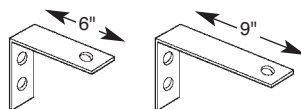

Extension Brackets

L-Brackets allow surface-mounted bi-parting gates to clear overhead door rails or other obstacles.

Part #	Description	Price
GAT6L	6" Offset Wall Bracket	$ 21.00
GAT9L	9" Offset Wall Bracket	$ 23.00

WWW.CENTARIND.COM
e-mail:
CUSTSERVICE@CENTARIND.COM

Centar Industries INCORPORATED
16313 WESTWOODS BUSINESS PARK, ELLISVILLE, MO 63021
CALL TOLL FREE: 1-800-843-7878 • FAX 1-636-391-2336

IN ST. LOUIS CALL:
636-391-2333