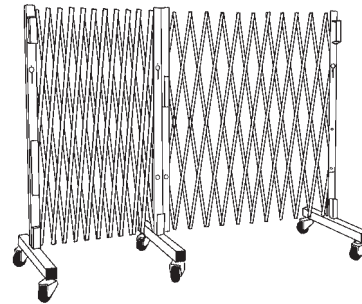

Specifications: 15 gauge steel U-channels riveted back to back using aircraft quality rivets. Heavy duty vertical 1-1/2" x 1-1/2" angles and .caster Galvanized finish.

Note: Gates lose 6" in height when extended.

How to Order: Find the width that matches the opening you wish to gate, then select the height of the gate you need.

**XL555
School Strap**

School Strap allows single or pair folding gates to be locked in retracted position.

Part #	Price
XL555	\$ 53.00

Portable Gates

Part #	Hall Width	Price
XL1265 Starter	up to 12'	\$ 640.00
XL665 Add-On	6'	\$ 370.00

The portable gate can be used to temporarily secure a large area, then collapsed and rolled out of the way. The starter expands to 12' and an unlimited number of 6' add-on units can be added. Gates can be locked to a wall at each end via a padlock hasp (wall hardware included).

Specifications: Collapsed gates are 78" tall and roll easily on 3" heavy duty rubber wheels on 30" axles. All galvanized finish. The gate is a 3/4" x 3/8" x 14 gauge steel u-channel riveted back to back using aircraft rivets. The vertical frame is made of 1-1/2" x 1-1/2" steel angles. Colors available for an additional charge.