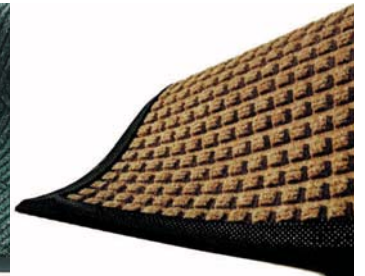

FLOOR MATS

Waterhog Grand Premier

Oval one side

Great for main entrances and front offices where image and durability are most important.

Oval half moon

Great for under water fountains.

Available in 8 colors

- Rubber reinforced face design.
- Easy to maintain.
- 100% customer satisfaction guaranteed.

Part No.	Price	Description
WHGP355	\$ 92.00	3' x 5.5' Oval one side
WHGP310	\$159.00	3' x 10' Oval one side
WHGP459	\$132.00	4' x 5.9' Oval one side
WHGP410	\$270.00	4' x 10.5' Oval one side
WHGP67	\$270.00	6' x 7' Oval one side
WHGP611	\$447.00	6' x 11.6' Oval one side
WHGP318	\$ 30.00	3' x 1.8' Half moon
WHGP423	\$ 52.00	4' x 2.3' Half moon
WHGP633	\$111.00	6' x 3.3' Half moon

Waterhog Classic

Diamond Pattern

Square Pattern

- Exclusive "Water Dam" allows the waterhog mat to hold up to 1-1/2 gallons of water per square yard.
- Water and dirt stays in the mat to keep floors clean and dry.
- Specify diamond or square pattern.
- Choose from a fabric or rubber edge.

Available in 11 colors

Part No.	Price	Description
WHC34	\$ 54.00	3' x 4' Diamond or Square
WHC38	\$124.00	3' x 8' Diamond or Square
WHC310	\$134.00	3' x 10' Diamond or Square
WHC46	\$108.00	4' x 6' Diamond or Square
WHC48	\$165.00	4' x 8' Diamond or Square
WHC410	\$179.00	4' x 10' Diamond or Square
WHC68	\$248.00	6' x 8' Diamond or Square
WHC612	\$371.00	6' x 12' Diamond or Square
WHC616	\$495.00	6' x 16' Diamond or Square
WHC620	\$618.00	6' x 20' Diamond or Square