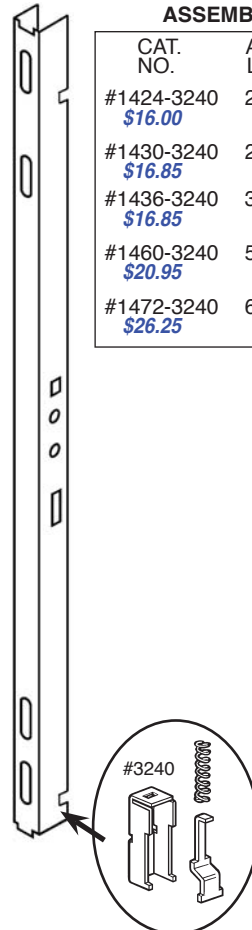

Cat. #1475
\$0.55

LOCK BAR RIVET

Cat. #1325
\$0.25

SHOULDER COLLAR

Cat. #1680
\$1.20

LOCKROD ASSEMBLY

CAT. NO.	ACTUAL LENGTH
#1412 \$11.55	8-7/8"
#1415 \$11.55	11-3/4"
#1418 \$13.00	14-3/4"
#1420 \$13.00	16-3/4"
#1424 \$14.50	20-3/4"
#1430 (Shown) \$15.25	26-1/2"
#1436 \$15.50	32-1/2"
#1452 \$20.75	43-1/2"
#1454 \$20.50	54-3/8"
#1460 \$17.85	49-1/2"
#1472 \$20.25	61-3/8"

(see page 27)

LOCKROD ASSEMBLY

CAT. NO.	ACTUAL LENGTH
#1424-3240 \$16.00	20-11/16"
#1430-3240 \$16.85	26-1/2"
#1436-3240 \$16.85	32-3/8"
#1460-3240 \$20.95	56-1/8"
#1472-3240 \$26.25	67-15/16"

(see page 22)

Cat. #T105
\$4.00

FINGER LIFT

Cat. #T150
\$1.25

RECESSED HANDLE

Cat. #T110
\$6.00

NYLON LOCK BAR RIVET

Cat. #T140
\$0.25

LATCH CLIP SPRING

Cat. #4120
\$0.15

LOCKER HANDLE

Cat. #T120
\$15.95

LATCH SPRING

Cat. #T125
\$0.80

ATTACHMENT RIVET

Cat. #T115
\$0.03

NYLON LATCH CLIP