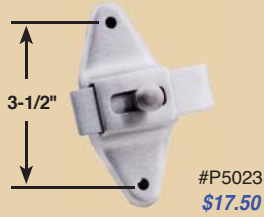

STAINLESS STEEL HARDWARE

CAST STAINLESS STEEL HARDWARE

Slide Latch

One Ear Wall Bracket

Cat. No. P1763 – 1" thick
Cat. No. P1843 – 1-1/4" thick
\$11.00

Two Ear Wall Bracket

Cat. No. P1753 – 1" thick
Cat. No. P1833 – 1-1/4" thick
#P1753 – \$12.00
#P1833 – \$15.00

Door Pull

Inswing Strike and Keeper

#P5113 – 1-1/4" thick
\$16.00
1" available

Outswing Strike and Keeper

#P5213 – 1-1/4" thick
\$15.00
1" available

STAMPED STAINLESS STEEL HARDWARE

Slide Latch

use with #P6309

Inswing Latch and Keepers Combo Strike

use with #P6409

Hinge Set

#P7031
#P7041
1-3 = \$32.00
4+ = \$29.00

Strike and Keeper – specify door thickness

Cat. No. P7031 (for right hand inswing or left hand outswing.)
Cat. No. P7041 (for right hand outswing or left hand inswing.)