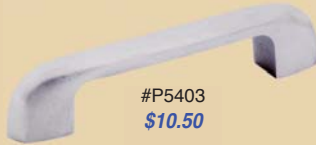

STAINLESS STEEL HARDWARE

CAST STAINLESS STEEL HARDWARE

Slide Latch

One Ear Wall Bracket

Cat. No. P1763 – 1" thick
Cat. No. P1843 – 1-1/4" thick
\$11.00

Two Ear Wall Bracket

Cat. No. P1753 – 1" thick
Cat. No. P1833 – 1-1/4" thick
#P1753 – \$12.00
#P1833 – \$15.00

Door Pull

Inswing Strike and Keeper

#P5113 – 1-1/4" thick
\$16.00
1" available

Outswing Strike and Keeper

#P5213 – 1-1/4" thick
\$15.00
1" available

STAMPED STAINLESS STEEL HARDWARE

Slide Latch

use with #P6309

Inswing Latch and Keepers Combo Strike

use with #P6409

Hinge Set

#P7031
#P7041
1-3 = \$32.00
4+ = \$29.00

Strike and Keeper – specify door thickness

Cat. No. P7031 (for right hand inswing or left hand outswing.)
Cat. No. P7041 (for right hand outswing or left hand inswing.)