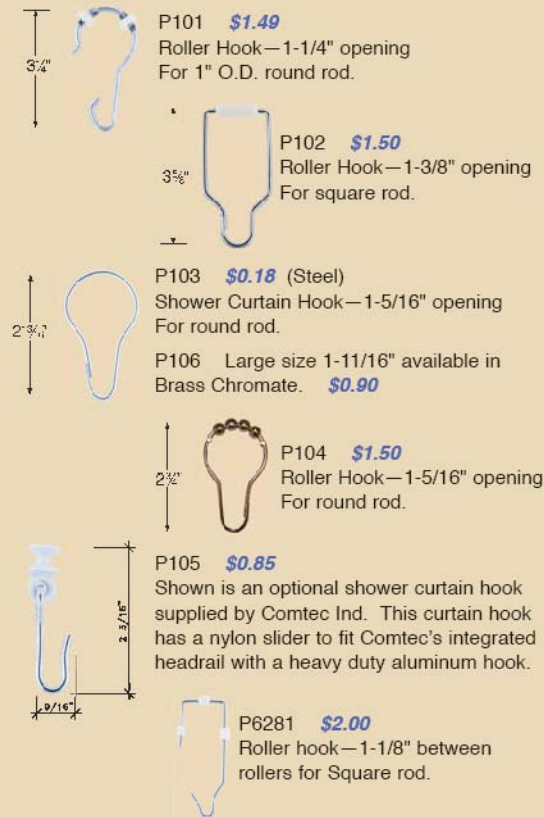

# SHOWER CURTAINS

- D-800  
8oz. Bleached and Sanforized  
D.F. Enameling Duck.
- TP-118  
80% Polyester/20% Cotton,  
water repellant Duck.
- VF-800  
Vinyl Film in Natural  
Translucent and White.  
Both meet Fed. Spec.  
L-C780A Style I and  
L-P375C Type II Class I.  
Both are Fungicide Treated.  
Also in 5 Colors: Blue, Jade  
Green, Bone, Raspberry and  
Peach.
- NS-76  
Nylon Taffeta Shell Cloth. 150  
Denier Water Resistant Finish -  
Shrinkage less than 2%. White,  
Maize, Gold, Orange, Red,  
Hunter Green, Black, Royal  
Blue and Champaign.
- Available in the following width:  
36", 48", 54", 72", 90" and 108".
- All curtains are 72" tall.
- Special sizes also available.  
Call with specifications.

## CHANNEL FRAME MIRRORS

Available in the following sizes:

Width x Height	Cat. No.	Price
16" x 20"	MC1620	\$ 47.00
16" x 24"	MC1624	\$ 42.00
18" x 24"	MC1824	\$ 49.00
18" x 30"	MC1830	\$ 51.00
18" x 36"	MC1836	\$ 65.00
20" x 60"	MC2060	\$116.00
24" x 30"	MC2430	\$ 71.00
24" x 36"	MC2436	\$ 82.00
24" x 48"	MC2448	\$ 97.00
24" x 60"	MC2460	\$118.00
36" x 36"	MC3636	\$127.00
48" x 36"	MC4836	\$158.00
60" x 36"	MC6036	\$201.00
72" x 36"	MC7236	\$271.00

Corner is mitered

Sizes and Styles Vary. Please  
Call with Your  
Specific Needs.

## ANGLE FRAME MIRRORS

Available in the following sizes:

Width x Height	Cat. No.	Price
16" x 20"	MA1620	\$ 60.00
16" x 24"	MA1624	\$ 62.00
18" x 24"	MA1824	\$ 68.00
18" x 30"	MA1830	\$ 78.50
18" x 36"	MA1836	\$ 84.50
20" x 60"	MA2060	\$138.00
24" x 30"	MA2430	\$ 92.50
24" x 36"	MA2436	\$102.50
24" x 48"	MA2448	\$120.00
24" x 60"	MA2460	\$140.00
36" x 36"	MA3636	\$139.00
48" x 36"	MA4836	\$206.00
60" x 36"	MA6036	\$314.00
72" x 36"	MA7236	\$379.00