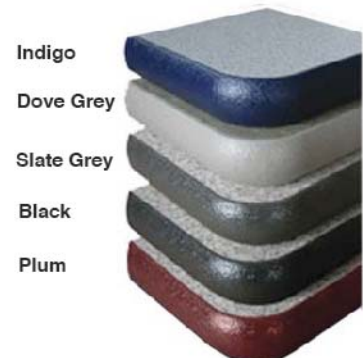

Product colors are reproduced as accurately as possible.
Final color selection should be made from actual samples.

Adjustable Table Leg

Part # G-380

Holes punched at 1" increments

Height adjustable from 22" – 30"

Includes mounting screws.

\$10.00 each

Standard Bench and Top Colors

Bannister Oak	Gunstock Walnut
Black	Natural Almond
Dove Grey	Frosty White
Grey	White Leather
Grey Nebula	Putty

T-Mold Edge Colors

Black or Grey

Armor Edge Colors

Indigo

Dove Grey

Slate Grey

Black

Plum

WWW.CENTARIND.COM
e-mail:
CUSTSERVICE@CENTARIND.COM

Centar Industries INCORPORATED
16313 WESTWOODS BUSINESS PARK, ELLISVILLE, MO 63021
CALL TOLL FREE: 1-800-843-7878 • FAX 1-636-391-2336