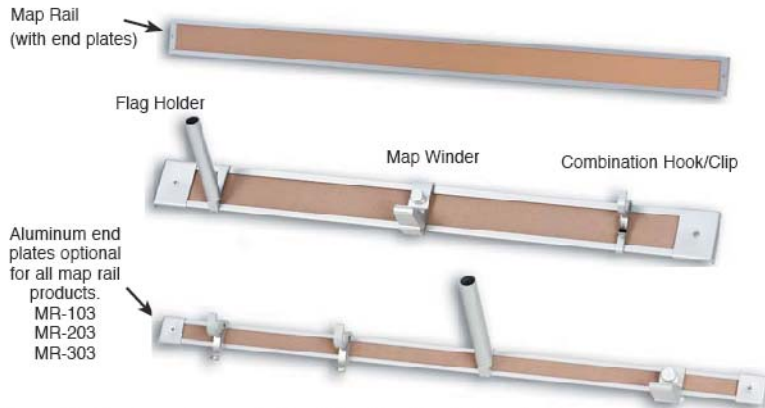

MAP RAILS & ACCESSORIES

Flag holders available for both 1" and 2" rails.
MR-101 = 1"
MR-201 = 2"

1" and 2" Map Winders.
MR-102 = 1"
MR-202 = 2"

Combination Hook/Clip for both 1" and 2" rails
MR-104 = 1"
MR-204 = 2"

Map rail price based on packets of 3 or 6 and cork insert is made of natural cork. Plas-Cork insert available at an additional cost in tan or gray.

Length	Centar Price	Part No.	Description
6'	\$ 36.00	MR-106-3PKD	1" Map Rail - (3 pieces)
8'	\$ 49.00	MR-108-3PKD	1" Map Rail - (3 pieces)
10'	\$ 54.00	MR-110-3PKD	1" Map Rail - (3 pieces)
12'	\$ 65.00	MR-112-3PKD	1" Map Rail - (3 pieces)
6'	\$ 67.00	MR-106-6PKD	1" Map Rail - (6 pieces)
8'	\$ 83.00	MR-108-6PKD	1" Map Rail - (6 pieces)
10'	\$ 91.00	MR-110-6PKD	1" Map Rail - (6 pieces)
12'	\$109.00	MR-112-6PKD	1" Map Rail - (6 pieces)
	\$ 3.65	MR-101	1" Flag Holder
	\$ 10.00	MR-102	1" Map Winder (2 pieces)
	\$ 1.25	MR-103	1" End Plate
	\$ 1.65	MR-104	1" Combo Hook/Clip
6'	\$ 57.00	MR-206-3PKD	2" Map Rail - (3 pieces)
8'	\$ 76.00	MR-208-3PKD	2" Map Rail - (3 pieces)
10'	\$ 95.00	MR-210-3PKD	2" Map Rail - (3 pieces)
12'	\$111.00	MR-212-3PKD	2" Map Rail - (3 pieces)
6'	\$107.00	MR-206-6PKD	2" Map Rail - (6 pieces)
8'	\$134.00	MR-208-6PKD	2" Map Rail - (6 pieces)
10'	\$157.00	MR-210-6PKD	2" Map Rail - (6 pieces)
12'	\$202.00	MR-212-6PKD	2" Map Rail - (6 pieces)
	\$ 4.25	MR-201	2" Flag Holder
	\$ 10.75	MR-202	2" Map Winder - (2 pieces)
	\$ 1.50	MR-203	2" End Plate
	\$ 1.80	MR-204	2" Combo Hook/Clip
6'	\$ 26.75	MO-206-2166	2" Oak Wood Map Rail
	\$ 5.50	MO-752	2" Oak End Plate
6'	\$ 76.00	MR-306-3PKD	3" Map Rail - (3 pieces)
8'	\$ 91.00	MR-308-3PKD	3" Map Rail - (3 pieces)
10'	\$119.00	MR-310-3PKD	3" Map Rail - (3 pieces)
12'	\$140.00	MR-312-3PKD	3" Map Rail - (3 pieces)
6'	\$151.00	MR-306-6PKD	3" Map Rail - (6 pieces)
8'	\$166.00	MR-308-6PKD	3" Map Rail - (6 pieces)
10'	\$212.00	MR-310-6PKD	3" Map Rail - (6 pieces)
12'	\$275.00	MR-312-6PKD	3" Map Rail - (6 pieces)
	\$ 30.50	MR-301	3" End Plate - (6 pieces)