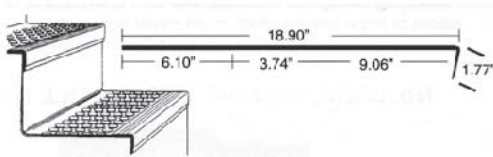

STAIR TREADS

UNO-TREAD

Cat. No. UT901

- One-piece rubber stair tread and riser.
- Construction makes for a cleaner look than the traditional two-piece installation.
- Standard lengths of 36", 42", 48", 54", 60", 72", and 78".
- Available in Uno-Tread colors only.
- Call for prices.

UNO-TREAD COLOR CHART

COLOR SERIES I

COLOR SERIES II

* available in #750, #250VI treads & 500-L Sheet Rubber only

COLOR SERIES III

Product colors are reproduced as accurately as possible. Final color selection should be made from actual samples.